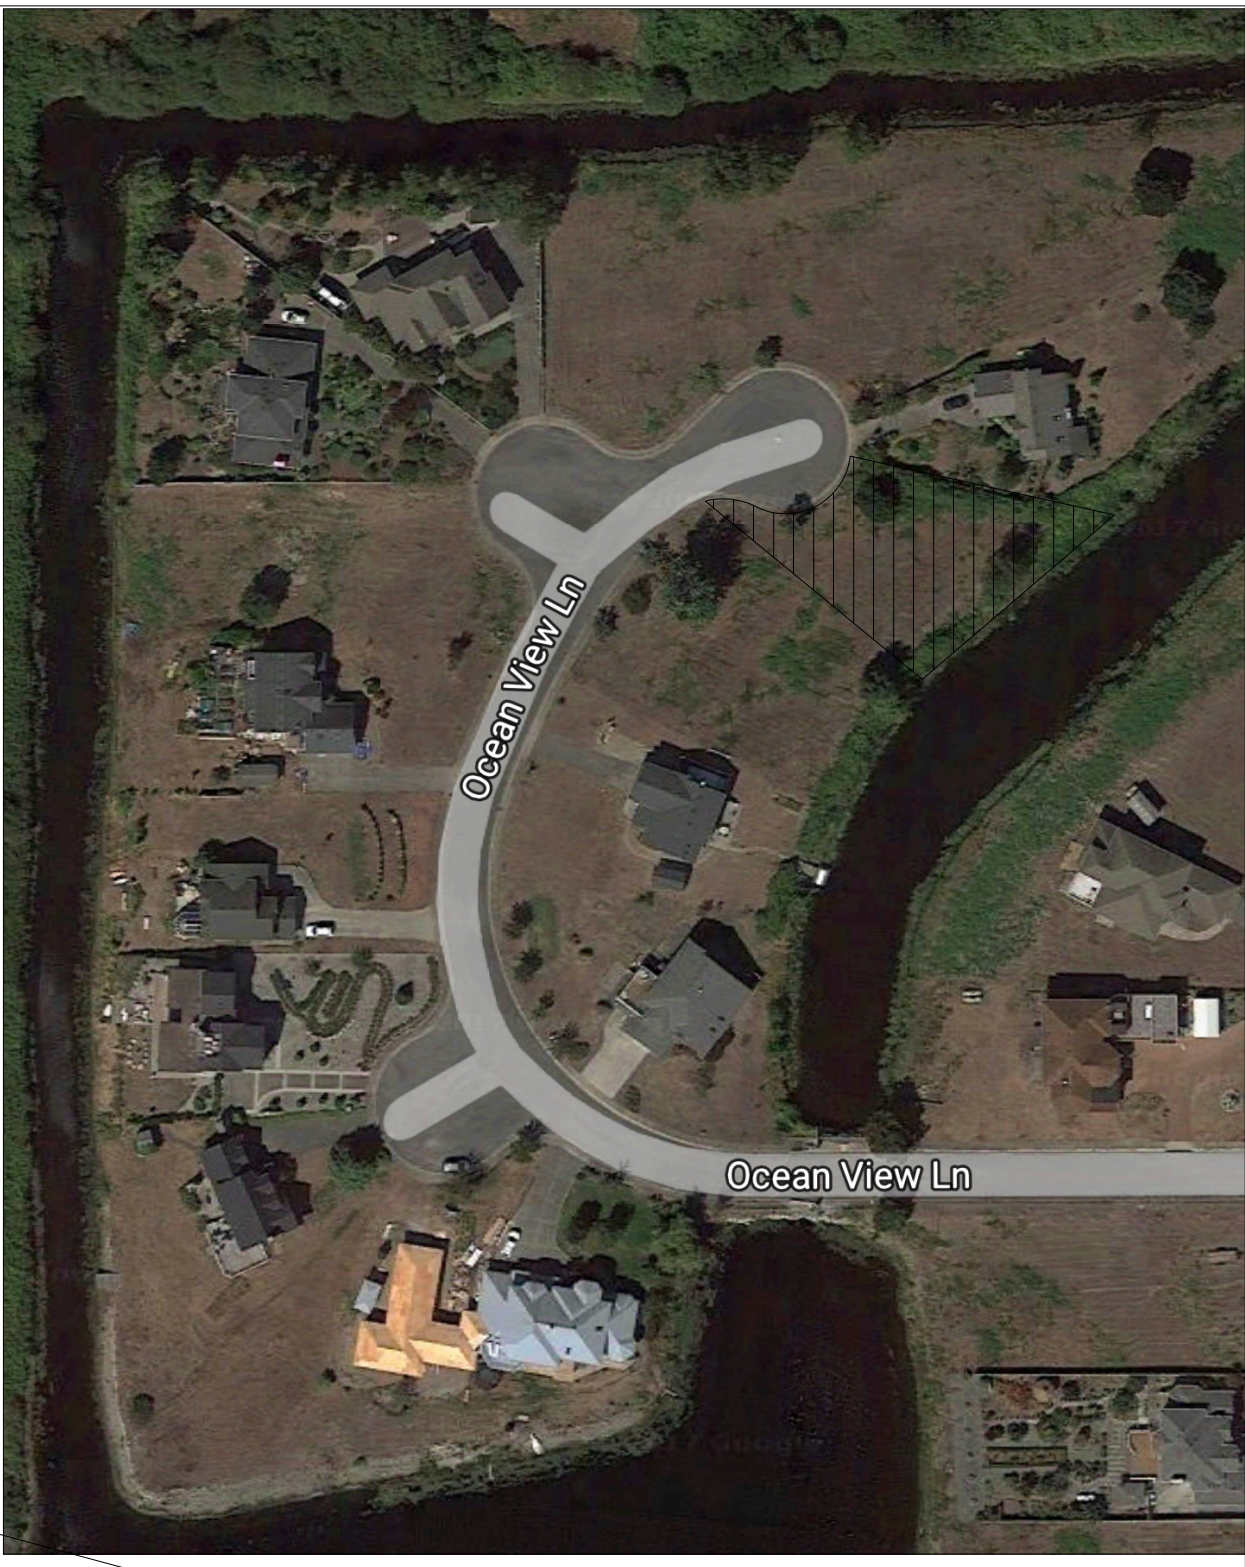

SITE PLAN

OLMEDO HOME
1554 OCEAN VIEW LN.
POINT ROBERTS, WA
OCEAN VIEW ESTATES
APN# 405310101404

DRAWING INDEX

- 1.0 PLOT PLAN
- 2.0 FLOOR PLAN
- 3.0 ELEVATIONS PLAN
- 4.0 FOUNDATION PLAN
- 5.0 FLOOR FRAMING PLAN
- 6.0 ROOF FRAMING PLAN
- 7.0 DETAILS

DRAWN BY: M BATH
DATE: 04/22/2017
SCALE: 1" = 20'

SHEET NUMBER 1.0